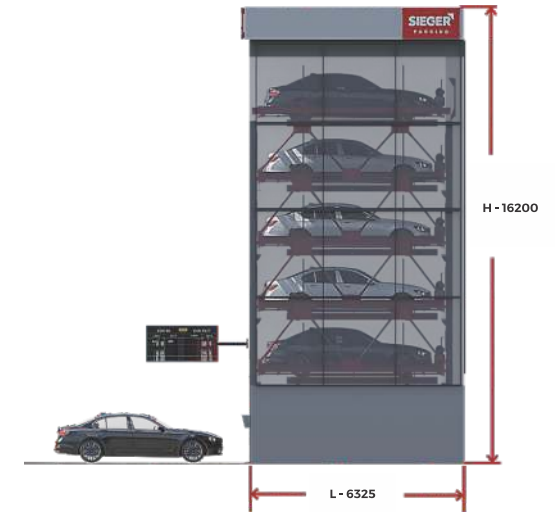

Car Dimensions	Puzzle Parking System - Sedan / SUV
Length (mm)	5000
Width (mm)	2000
Height (mm)	1550 / 1700 / 1900 / 2000
Max Weight (Kg)	2000 - 2500
PMS	Sieger PMS

Puzzle Parking - Car Quantity							
	2 Column	3 Column	4 Column	5 Column	6 Column	7 Column	8 Column
3 Level	SAP 3G 0P 2C	SAP 3G 0P 2C	SAP 3G 0P 2C	SAP 3G 0P 2C	SAP 3G 0P 2C	SAP 3G 0P 2C	SAP 3G 0P 2C
	4 Car Spaces	4 Car Spaces	10 Car Spaces	13 Car Spaces	16 Car Spaces	19 Car Spaces	22 Car Spaces
4 Level	SAP 4G 0P 2C	SAP 4G 0P 2C	SAP 4G 0P 2C	SAP 4G 0P 2C	SAP 4G 0P 2C	SAP 4G 0P 2C	SAP 4G 0P 2C
	5 Car Spaces	9 Car Spaces	13 Car Spaces	17 Car Spaces	21 Car Spaces	25 Car Spaces	29 Car Spaces
5 Level	SAP 5G 0P 2C	SAP 5G 0P 2C	SAP 5G 0P 2C	SAP 5G 0P 2C	SAP 5G 0P 2C	SAP 5G 0P 2C	SAP 5G 0P 2C
	6 Car Spaces	11 Car Spaces	16 Car Spaces	21 Car Spaces	26 Car Spaces	31 Car Spaces	36 Car Spaces
6 Level	SAP 6G 0P 2C	SAP 6G 0P 2C	SAP 6G 0P 2C	SAP 6G 0P 2C	SAP 6G 0P 2C	SAP 6G 0P 2C	SAP 6G 0P 2C
	7 Car Spaces	13 Car Spaces	19 Car Spaces	25 Car Spaces	31 Car Spaces	37 Car Spaces	43 Car Spaces
7 Level	SAP 7G 0P 2C	SAP 7G 0P 2C	SAP 7G 0P 2C	SAP 7G 0P 2C	SAP 7G 0P 2C	SAP 7G 0P 2C	SAP 7G 0P 2C
	8 Car Spaces	15 Car Spaces	22 Car Spaces	29 Car Spaces	36 Car Spaces	43 Car Spaces	50 Car Spaces

Level to Level Height					
Details	3 Level	4 Level	5 Level	6 Level	7 Level
Ground SUV & all other Sedan	6120	8230	10140	12050	14160
3 levels SUV & all other Sedan	6820	8930	10840	12750	14860
All SUVs	6820	9280	11540	14000	16260

Representative Layout

Note: The above technical details for reference only. Subject to change depending upon project requirements.

All dimensions in mm