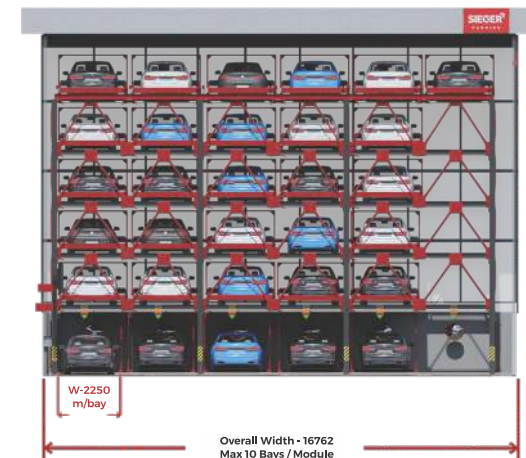

Car Dimensions	Puzzle Parking System - Sedan / SUV
Length (mm)	5000
Width (mm)	2000
Height (mm)	1550 / 1700 / 1900 / 2000
Max Weight (Kg)	2000 - 2500
PMS	Sieger PMS

Puzzle Parking - Car Quantity							
	2 Column	3 Column	4 Column	5 Column	6 Column	7 Column	8 Column
3 Level	SAP 3G 0P 2C	SAP 3G 0P 2C	SAP 3G 0P 2C	SAP 3G 0P 2C	SAP 3G 0P 2C	SAP 3G 0P 2C	SAP 3G 0P 2C
	4 Car Spaces	4 Car Spaces	10 Car Spaces	13 Car Spaces	16 Car Spaces	19 Car Spaces	22 Car Spaces
4 Level	SAP 4G 0P 2C	SAP 4G 0P 2C	SAP 4G 0P 2C	SAP 4G 0P 2C	SAP 4G 0P 2C	SAP 4G 0P 2C	SAP 4G 0P 2C
	5 Car Spaces	9 Car Spaces	13 Car Spaces	17 Car Spaces	21 Car Spaces	25 Car Spaces	29 Car Spaces
5 Level	SAP 5G 0P 2C	SAP 5G 0P 2C	SAP 5G 0P 2C	SAP 5G 0P 2C	SAP 5G 0P 2C	SAP 5G 0P 2C	SAP 5G 0P 2C
	6 Car Spaces	11 Car Spaces	16 Car Spaces	21 Car Spaces	26 Car Spaces	31 Car Spaces	36 Car Spaces
6 Level	SAP 6G 0P 2C	SAP 6G 0P 2C	SAP 6G 0P 2C	SAP 6G 0P 2C	SAP 6G 0P 2C	SAP 6G 0P 2C	SAP 6G 0P 2C
	7 Car Spaces	13 Car Spaces	19 Car Spaces	25 Car Spaces	31 Car Spaces	37 Car Spaces	43 Car Spaces
7 Level	SAP 7G 0P 2C	SAP 7G 0P 2C	SAP 7G 0P 2C	SAP 7G 0P 2C	SAP 7G 0P 2C	SAP 7G 0P 2C	SAP 7G 0P 2C
	8 Car Spaces	15 Car Spaces	22 Car Spaces	29 Car Spaces	36 Car Spaces	43 Car Spaces	50 Car Spaces

Level to Level Height					
Details	3 Level	4 Level	5 Level	6 Level	7 Level
Ground SUV & all other Sedan	6120	8230	10140	12050	14160
3 levels SUV & all other Sedan	6820	8930	10840	12750	14860
All SUVs	6820	9280	11540	14000	16260

Representative Layout

Note: The above technical details for reference only. Subject to change depending upon project requirements.

All dimensions in mm